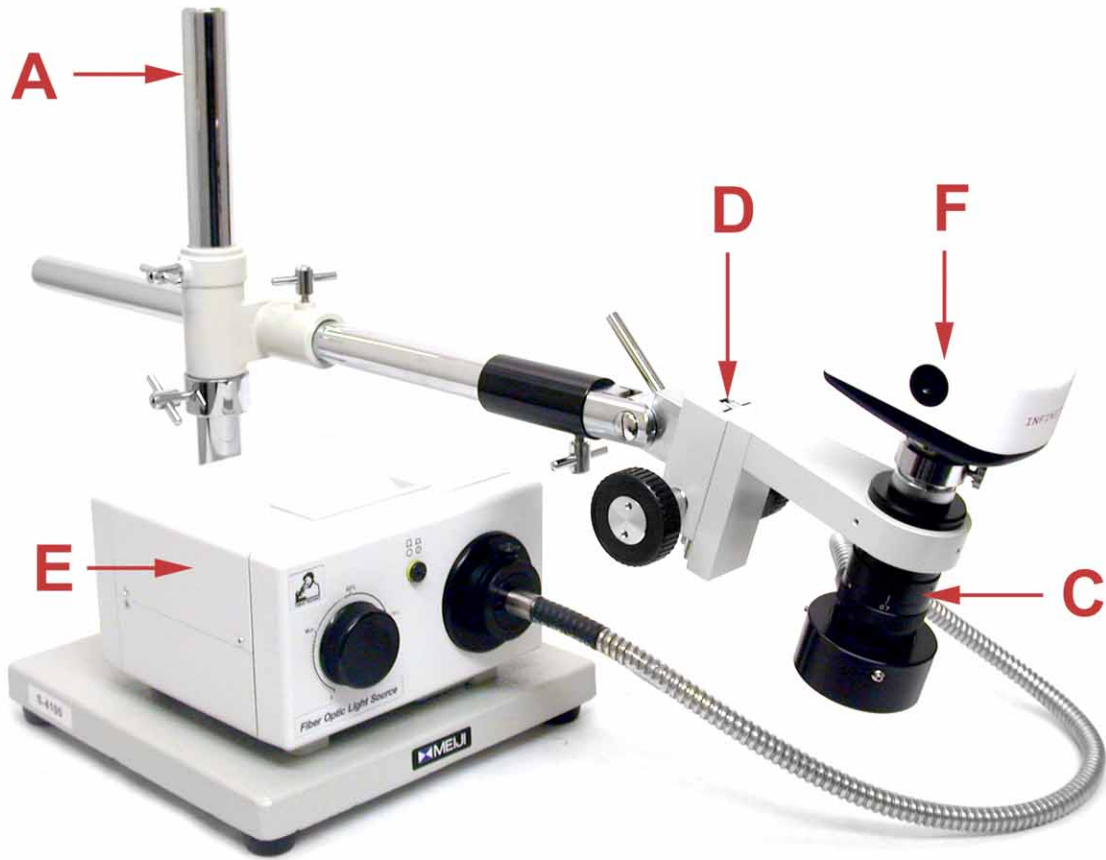

Meiji Techno Boom Mounted Optics Part Numbers & Specifications

System# sunimac

Short UNIMAC are short-back focus, direct-to-camera, zoom optics. Small, easy to place and maneuver, Short UNIMAC is perfect for Quality Control, Inspection, Machine Vision and hundreds of other applications.

Part Numbers & Specifications

Part Numbers		Description
A	S-4300	Universal Boom Stand, requires FS focus block, vertical pole: 400mm, horizontal: 535mm. Base: 265mm x 265mm x 25mm.
B	No Eyepieces	No Eyepieces for this configuration
C	MS-50	Short UNIMAC, 0.7x to 4.5x zoom with Cmount Adapter included
D	MS-52/05	Inclinable coarse focus block with 5/8" pin, accepts S-4300 and S-4400 boom stands
E	FT190/115	150 watt fiber optic light source and power supply
F	CC2100	USB2 Digital Video Camera, 1.4MP, complete with software